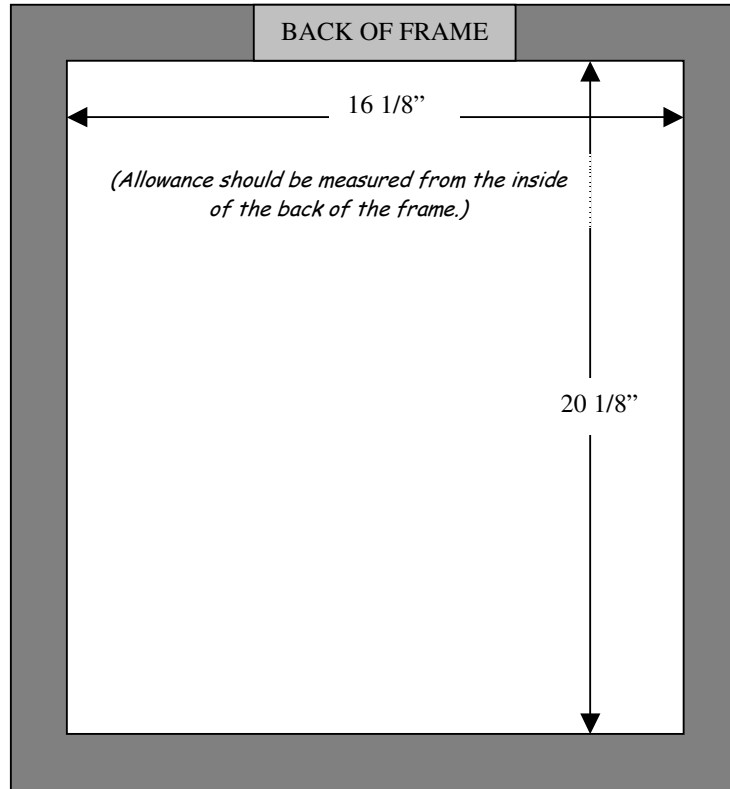

OPEN FRAME ALLOWANCE

(RULER IN INCHES)

All open frames must have a 1/8" allowance added to the size of the frame on each side. (Example: 16" x 20" frames must measure 16 1/8" x 20 1/8") Anything less than 1/8" will be rejected and returned to the manufacturer at the manufacturer's expense.